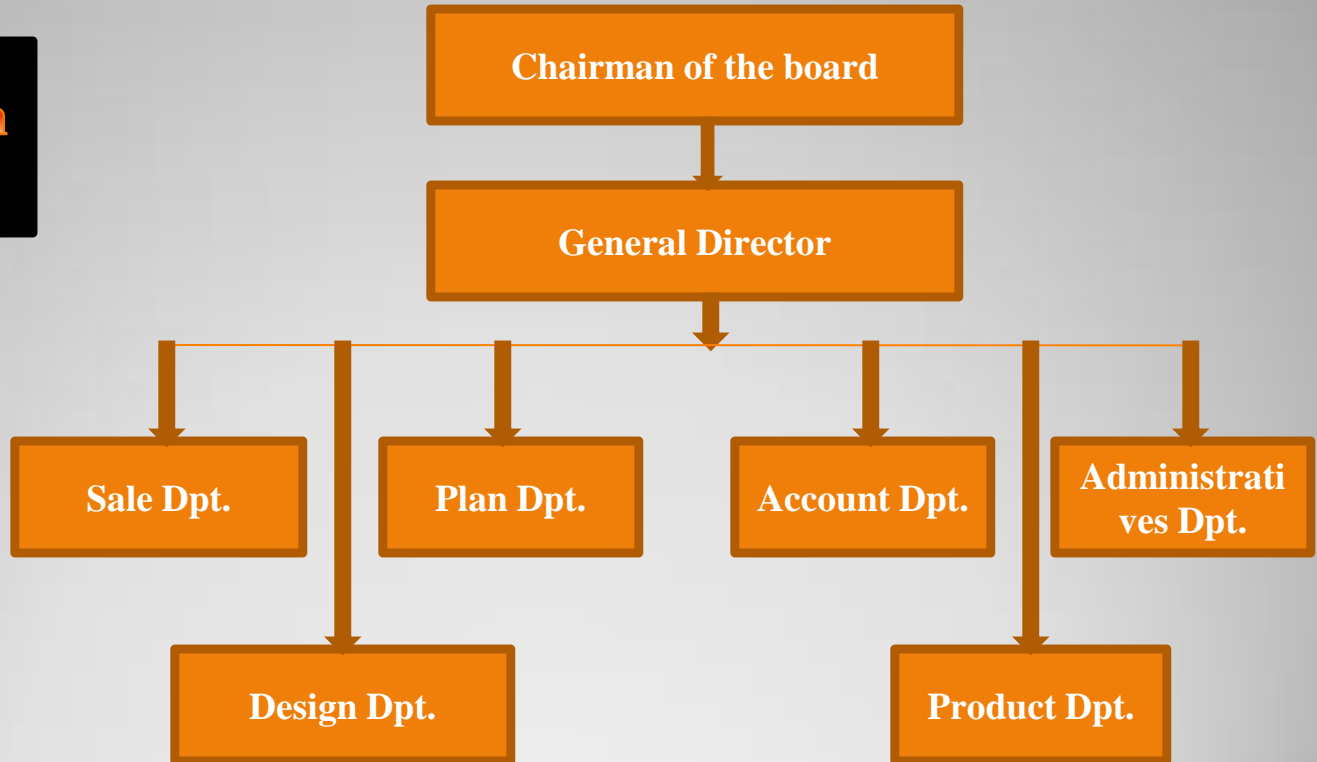

HD THÀNH PHÁT CARTON

HD THANH PHAT CO.,LTD

SẢN XUẤT - IN ẤN THÙNG HỘP CARTON

BAO BÌ CARTON HD THÀNH PHÁT
TÂN TIỀN - HƯNG HÀ - THÁI BÌNH

HD THANH PHAT CO.,LTD

SẢN XUẤT - IN ẤN THÙNG HỘP CARTON

1. **Profile**
2. **Organization**
3. **Facilities**
4. **Clients**

Profile

1. **Company Name:** HD THANH PHAT INVESTMENT TRADING AND PRODUCTION COMPANY LIMITED
2. **Address:** An Nhan Hamlet, Tan Tien Commune, Hung Ha District, Thai Binh Province, Viet Nam
3. **Established:** 2021
4. **Business:** Product carton box
5. **Area Factory:** 3000 m²
6. **Employer:**
 - Office: 10 employers
 - Worker: 50 employers

Organization

Facilities

1. Fluting Assembly: 3 flute, 5 flute, 7 flute. Speed 150ms/ minute

**2. Warehouse
material :
Area 1.000 m²**

3. Product storage : Area 1.000m²

4. Three Color Printer Assembly: Speed 120 products/minute