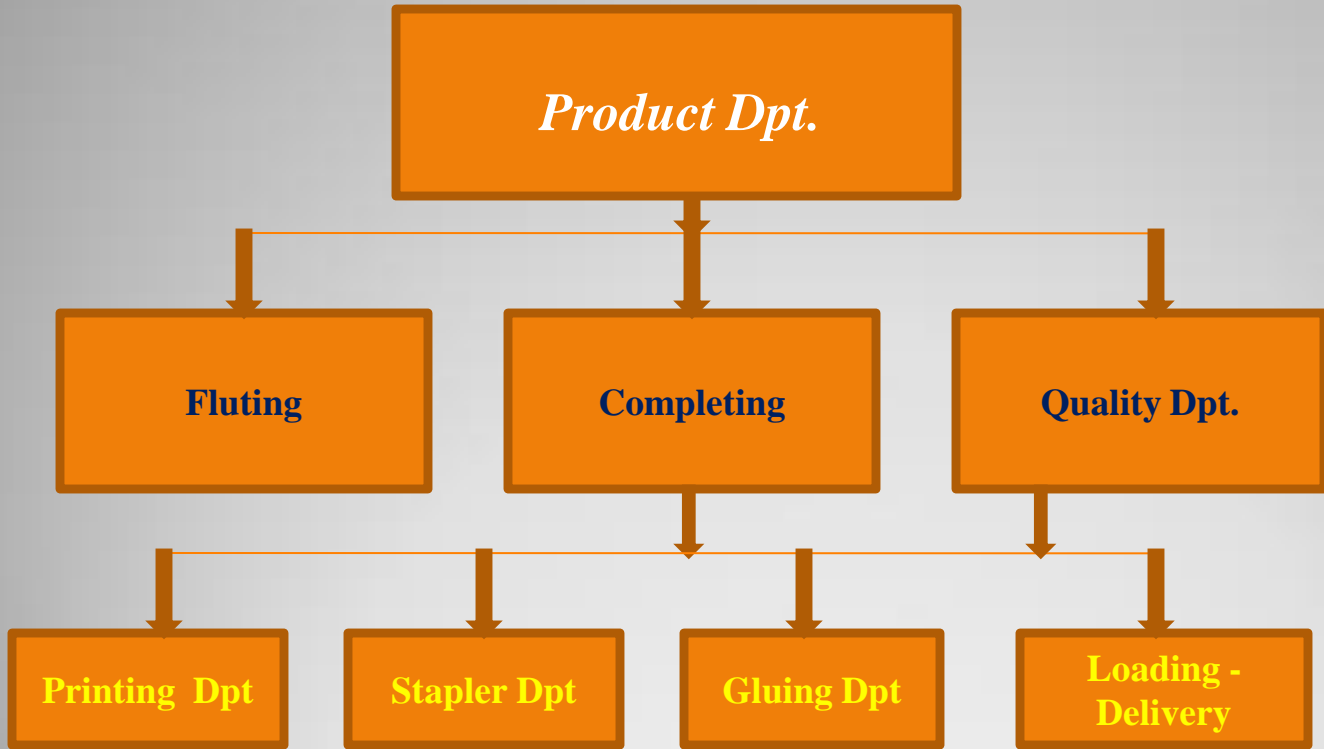

HD THÀNH PHÁT CARTON

HD THANH PHAT CO.,LTD

SẢN XUẤT - IN ẤN THÙNG HỘP CARTON

BAO BÌ CARTON HD THÀNH PHÁT
TÂN TIỀN - HƯNG HÀ - THÁI BÌNH

HD THANH PHAT CO.,LTD

SẢN XUẤT - IN ẤN THÙNG HỘP CARTON

1. **Profile**
2. **Organization**
3. **Facilities**
4. **Clients**

Profile

1. **Company Name:** HD THANH PHAT INVESTMENT TRADING AND PRODUCTION COMPANY LIMITED
2. **Address:** An Nhan Hamlet, Tan Tien Commune, Hung Ha District, Thai Binh Province, Viet Nam
3. **Established:** 2021
4. **Business:** Product carton box
5. **Area Factory:** 3000 m²
6. **Employer:**
 - Office: 10 employers
 - Worker: 50 employers

Organization

Facilities

1. Fluting Assembly: 3 flute, 5 flute, 7 flute. Speed 150ms/ minute

**2. Warehouse
material :
Area 1.000 m²**

3. Product storage : Area 1.000m²

4. Three Color Printer Assembly: Speed 120 products/minute

5. Semi-automatic stapler : 01

6. Semi-automatic gluing machine : 01

7. Truck: 01 - 7 tons + 01 - 3.5 tons

8.Types of paper

BAO BÌ CARTON HD THÀNH PHÁT
TÂN TIẾN - HUNG HÀ - THÁI BÌNH

BAO BÌ HD THÀNH PHÁT
ĐC Nhà máy
Tân Tiến - Hưng Hà - Thái Bình